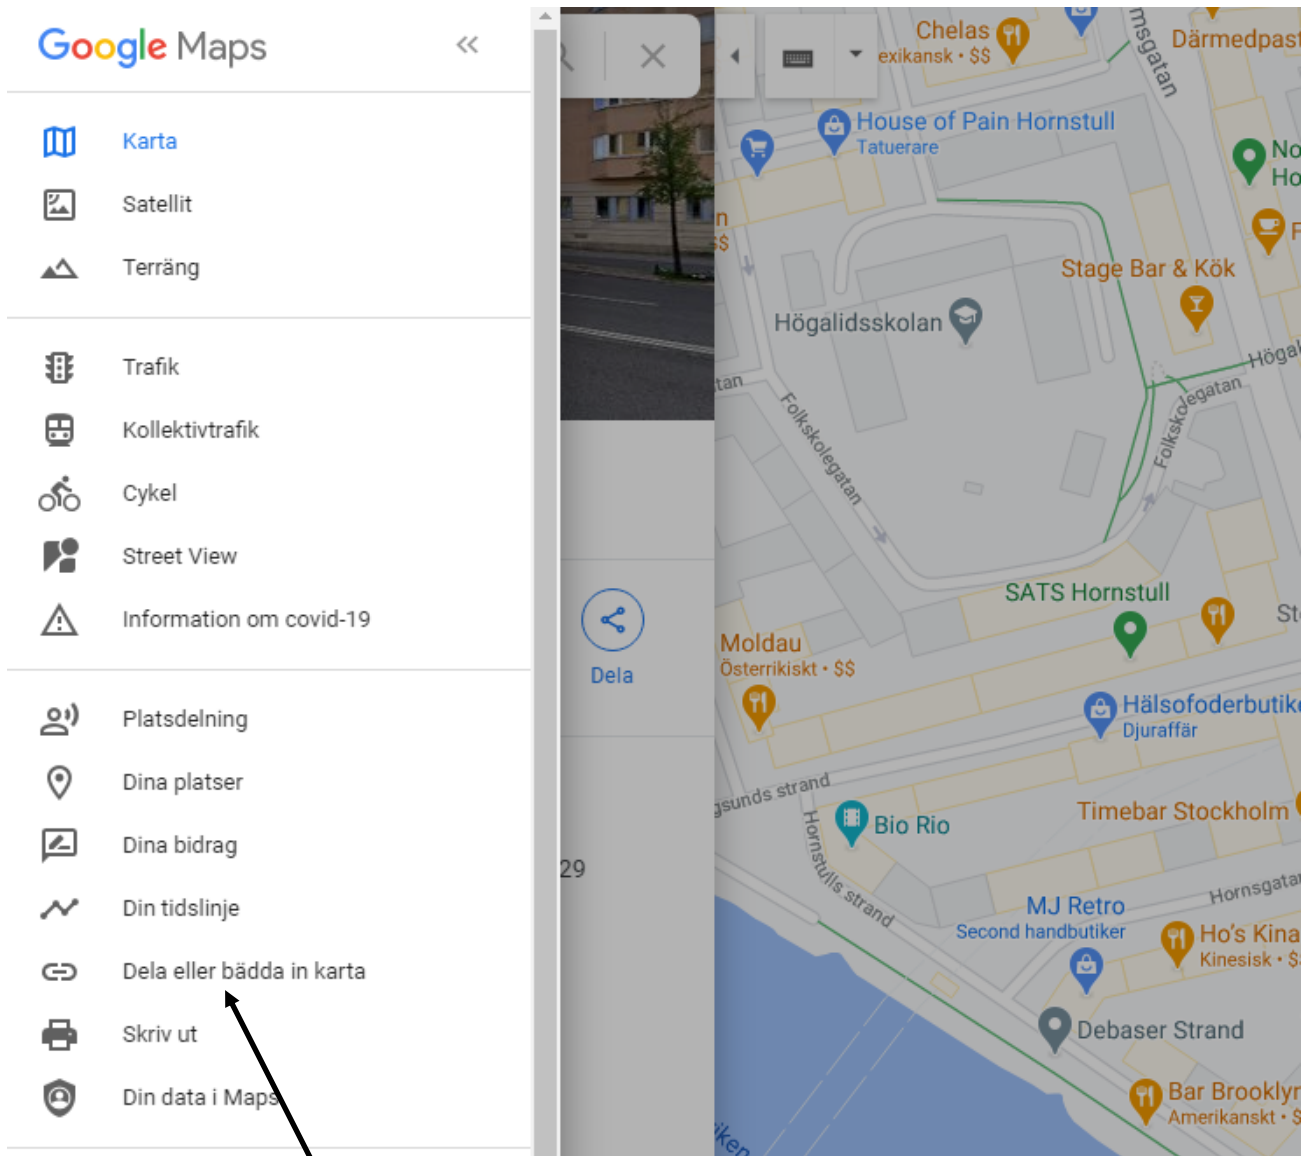

Var ligger föreningens lokal? Karta.

Sök upp föreningens adress i Google maps.

I detta fall PRO Högalid

Klicka på menyn uppe till vänster (hamburgare)

Dela eller bädda in karta

Bädda in en karta

Kopiera HTML

Öppna föreningens webbsida i redigeringsläge och markera den sida där kartan skall ligga

The screenshot shows a web editor interface for 'PRO Sidor'. On the left is a sidebar with navigation options: Sök, Historik, Bläddra, Skapa ny, Publicera, and Klar. The main area is divided into a left sidebar with a tree view and a right preview area. The tree view shows a hierarchy of pages, with 'Om oss' selected. The preview area shows the website header with the 'PRO' logo and 'Förening Högalid'. Below the header are navigation links: Start, Evenemang, Lokala förmåner, Om oss, and Kontakta oss. The main content area features a large image of a group of people with a blue overlay containing the text 'Om oss'. Below the image is a text block: 'PRO Högalids expedition: Hornsgatan 129, 7 trappor'. In the top toolbar, a cube icon is highlighted with an arrow pointing from the 'Om oss' item in the tree view.