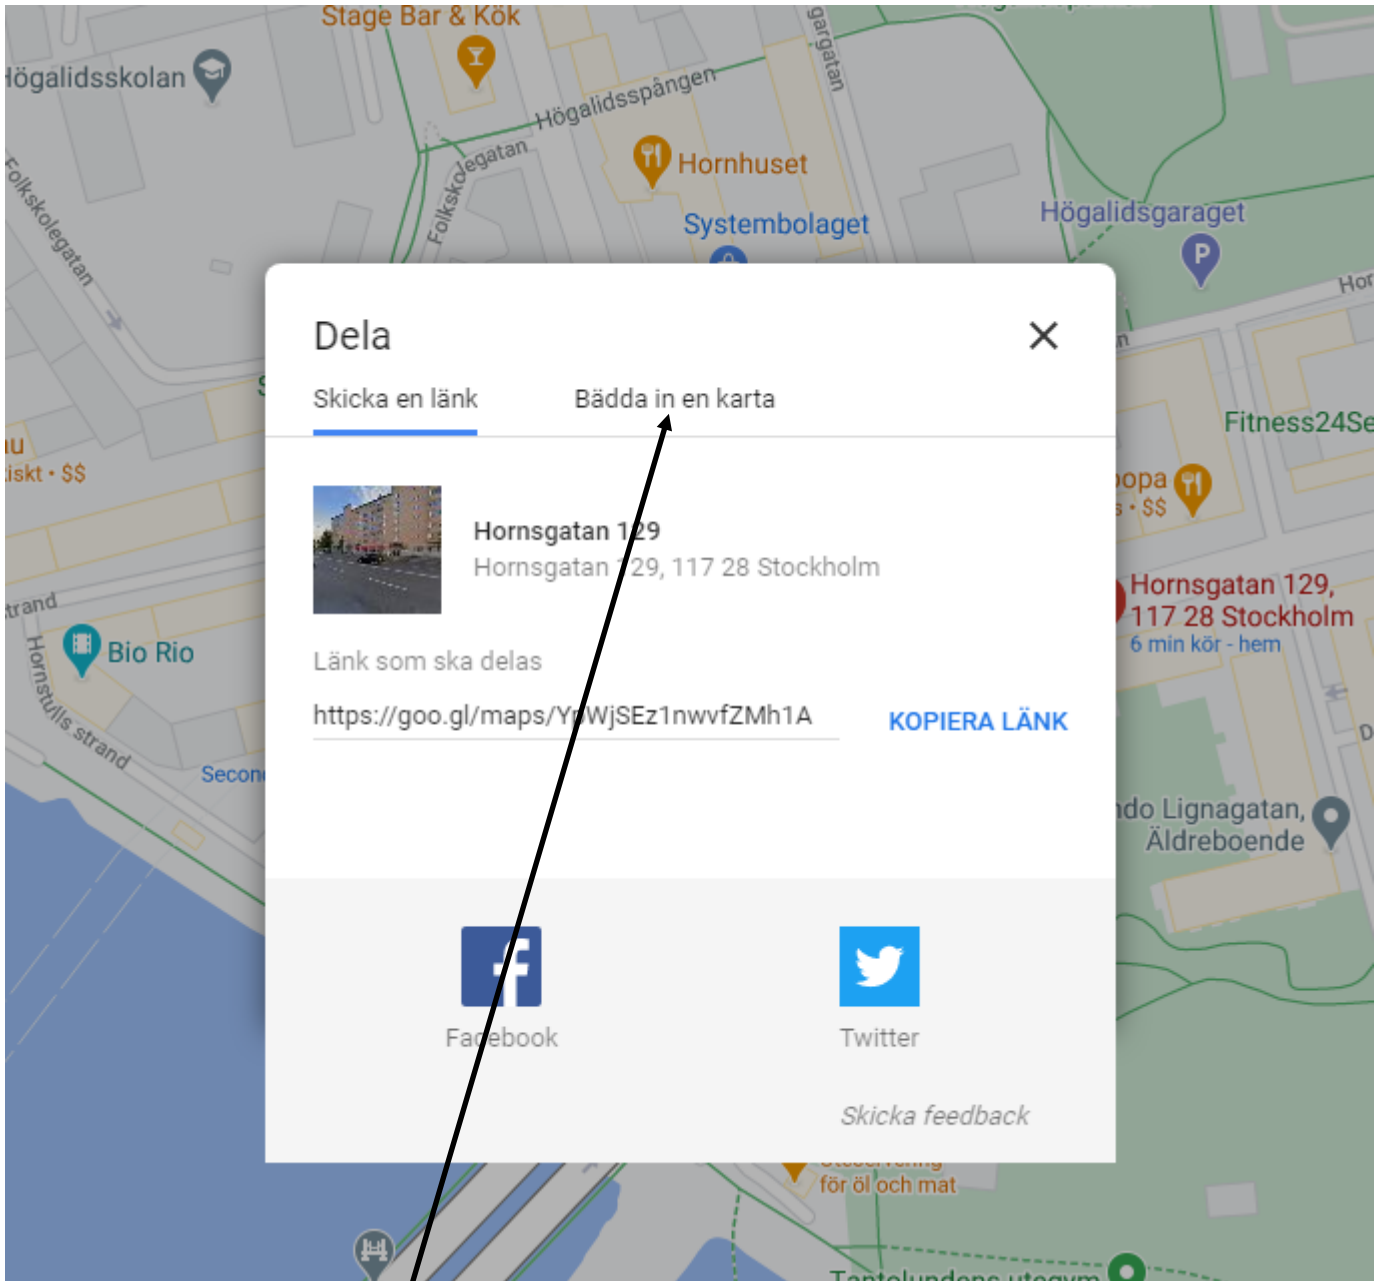

Var ligger föreningens lokal? Karta.

Sök upp föreningens adress i Google maps.

I detta fall PRO Högalid

Klicka på menyn uppe till vänster (hamburgare)

Dela eller bädda in karta

Bädda in en karta

Kopiera HTML

Öppna föreningens webbsida i redigeringsläge och markera den sida där kartan skall ligga

The screenshot shows a web editor interface for 'PRO Sidor'. On the left is a sidebar with navigation options: Sök, Historik, Bläddra, Skapa ny, Publicera, and Klar. The main area is divided into a left sidebar with a tree view and a right preview area. The tree view shows a hierarchy of pages, with 'Om oss' selected. The preview area shows the website header with the 'PRO' logo and 'Förening Högalid'. Below the header are navigation links: Start, Evenemang, Lokala förmåner, Om oss, and Kontakta oss. The main content area features a large image of a group of people with a blue overlay containing the text 'Om oss'. Below the image is a text block: 'PRO Högalids expedition: Hornsgatan 129, 7 trappor'. In the top toolbar, a cube icon is highlighted with an arrow pointing from the 'Om oss' item in the tree view.