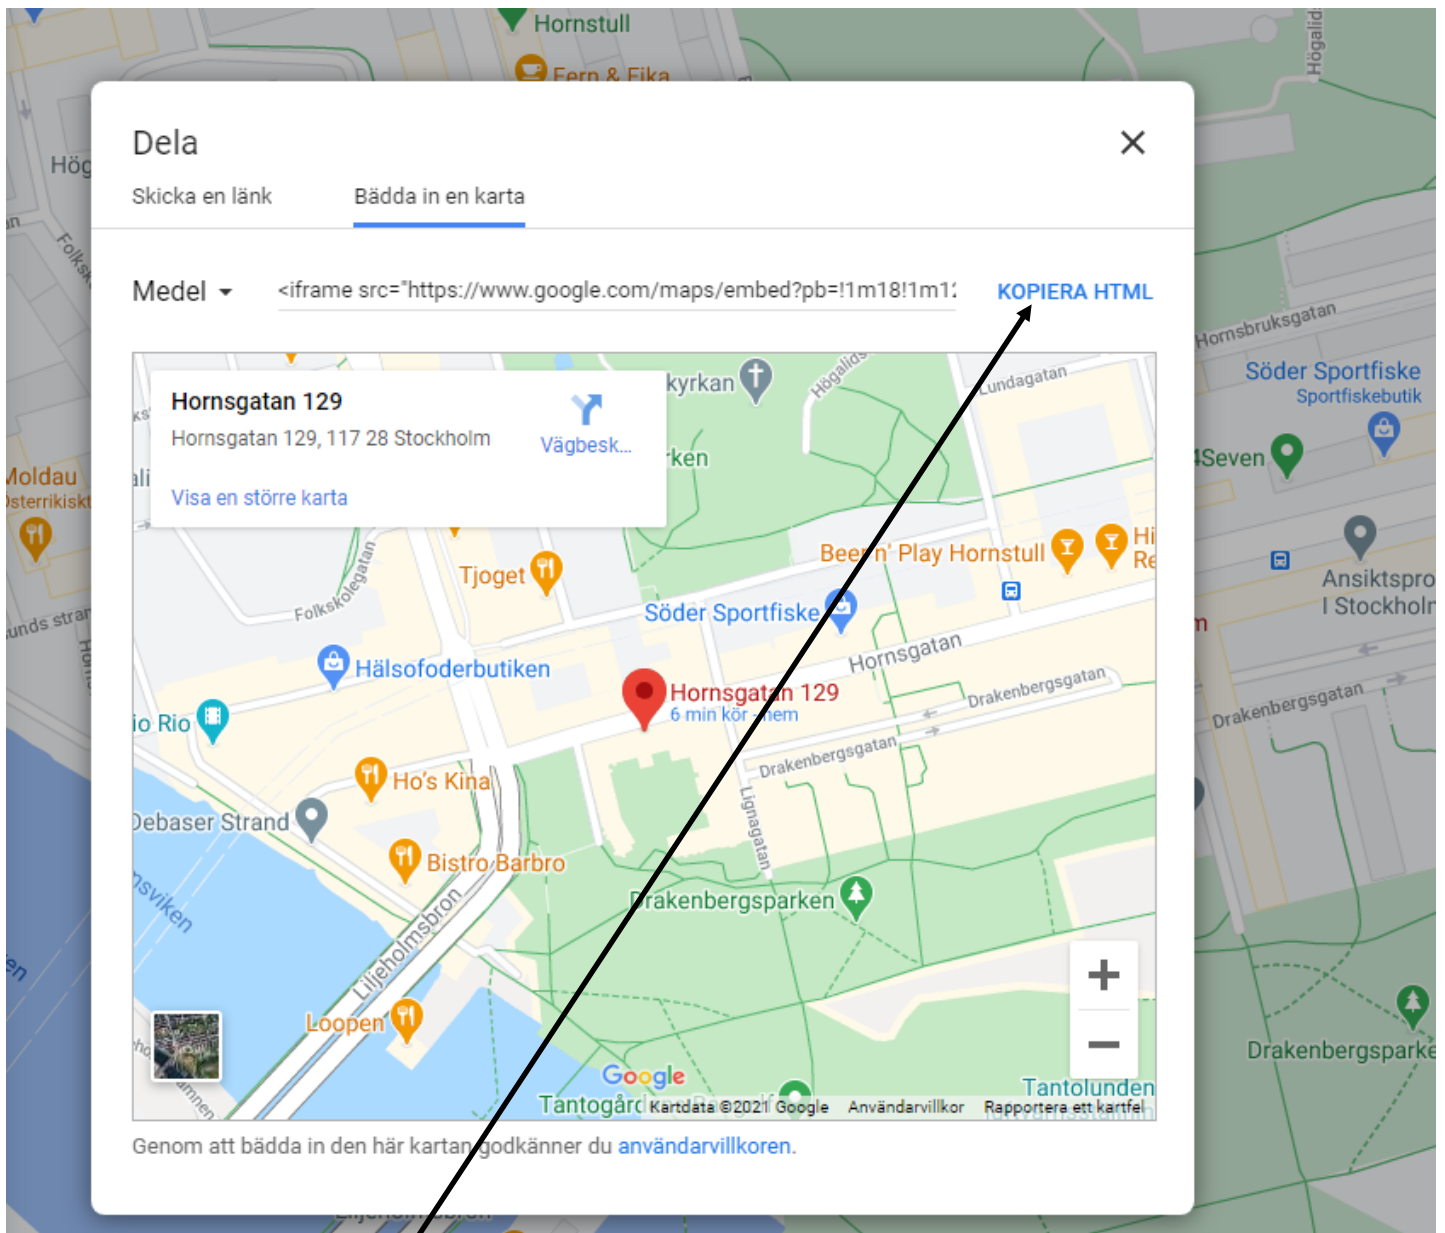

Var ligger föreningens lokal? Karta.

Sök upp föreningens adress i Google maps.

I detta fall PRO Högalid

Klicka på menyn uppe till vänster (hamburgare)

Dela eller bädda in karta

Bädda in en karta

Kopiera HTML

Öppna föreningens webbsida i redigeringsläge och markera den sida där kartan skall ligga

The screenshot shows a web editor interface for 'PRO Sidor'. On the left is a sidebar with navigation options: Sök, Historik, Bläddra, Skapa ny, Publicera, and Klar. The main area is divided into a left sidebar with a tree view and a right preview area. The tree view shows a hierarchy of pages, with 'Om oss' selected. The preview area shows the website header with the 'PRO' logo and 'Förening Högalid'. Below the header are navigation links: Start, Evenemang, Lokala förmåner, Om oss, and Kontakta oss. The main content area features a large image of a group of people with a blue overlay containing the text 'Om oss'. Below the image is a text block: 'PRO Högalids expedition: Hornsgatan 129, 7 trappor'. In the top toolbar, a cube icon is highlighted with an arrow pointing from the 'Om oss' item in the tree view.