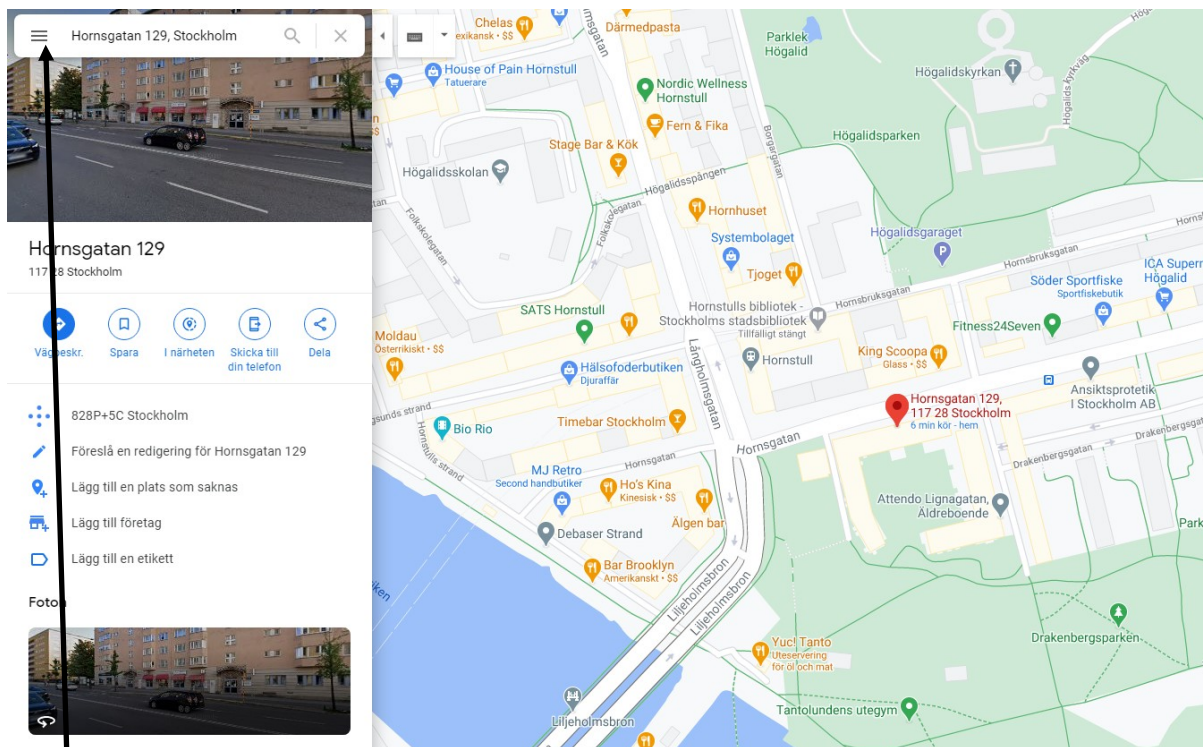

Var ligger föreningens lokal? Karta.

Sök upp föreningens adress i Google maps.

I detta fall PRO Högalid

Klicka på menyn uppe till vänster (hamburgare)

Dela eller bädda in karta

Bädda in en karta

Kopiera HTML

Öppna föreningens webbsida i redigeringsläge och markera den sida där kartan skall ligga

The screenshot shows a web editor interface for 'PRO Sidor'. On the left is a sidebar with navigation options: Sök, Historik, Bläddra, Skapa ny, Publicera, and Klar. The main area is divided into a left sidebar with a tree view and a right preview area. The tree view shows a hierarchy of pages, with 'Om oss' selected. The preview area shows the website header with the 'PRO' logo and 'Förening Högalid'. Below the header are navigation links: Start, Evenemang, Lokala förmåner, Om oss, and Kontakta oss. The main content area features a large image of a group of people with a blue overlay containing the text 'Om oss'. Below the image is a text block: 'PRO Högalids expedition: Hornsgatan 129, 7 trappor'. In the top toolbar, a cube icon is highlighted with an arrow pointing from the 'Om oss' item in the tree view.